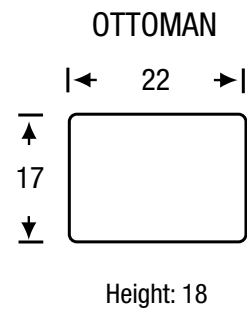

Legacy
LEATHER

Angelica Chair Collection

Furniture design in the light of innovation

Angelica

Seat Depth	23"
Seat Height	20"
Arm Height	26"

Distressed Leg Finish is standard
All measurements are approximate, sizes may vary