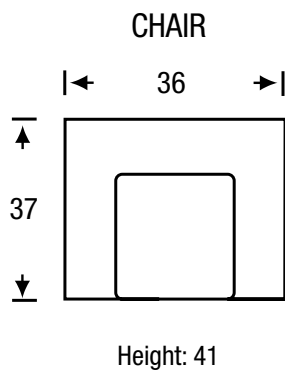

Legacy
LEATHER

Angelica Chair Collection

Furniture design in the light of innovation

Angelica

Seat Depth	23"
Seat Height	20"
Arm Height	26"

Distressed Leg Finish is standard
All measurements are approximate, sizes may vary